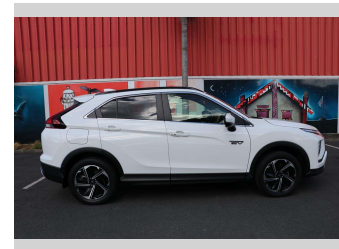

2022 Mitsubishi Eclipse Cross XLS

Purchase Price **\$29,990**
Includes GST, Registration & Licensing

Finance may be available on this vehicle. Ask one of our friendly staff for more information.

Gain peace of mind with Mechanical Breakdown Insurance. **Ask us how.**

Top features

None Listed

Body Style
4 door, Station Wagon

Odometer
49,305 km

Engine
2360 cc, Plug-In Hybrid

Fuel Type
Petrol

Transmission
CVT

Wheels
-

VIN
JMFXDGL3WNZ001469

Interior
-

Safety

Based on 2017 ANCAP rating for 17-23 models with dual frontal+side+head+knee airbags

Reg No.
PDT110

Ext Colour
White

History
NZ New

Seats
5 seats