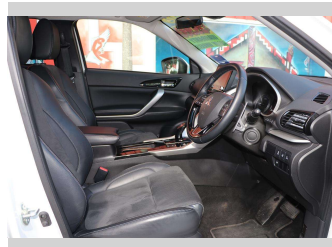

2022 Mitsubishi Eclipse Cross XLS

Purchase Price **$29,990**
Includes GST, Registration & Licensing

Finance may be available on this vehicle. Ask one of our friendly staff for more information.

Gain peace of mind with Mechanical Breakdown Insurance. **Ask us how.**

Top features

None Listed

Body Style
4 door, Station Wagon

Odometer
49,305 km

Engine
2360 cc, Plug-In Hybrid

Fuel Type
Petrol

Transmission
CVT

Wheels
-

VIN
JMFXDGL3WNZ001469

Interior
-

Safety

Based on 2017 ANCAP rating for 17-23 models with dual frontal+side+head+knee airbags

Reg No.
PDT110

Ext Colour
White

History
NZ New

Seats
5 seats

CO2 Emissions
★★★★☆
47 grams/km

Energy Economy
★★★★☆
Annual fuel cost not available
2.1L per 100km

Actual figures and cost per year will vary based on proportion of hybrid mode driving and battery charging schedule. Emissions and Energy Economy figures standardised to 3P WLTP.

Stock ID: 1505579