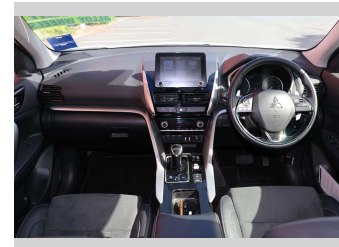

2022 Mitsubishi Eclipse Cross XLS

Purchase Price **$29,990**
Includes GST, Registration & Licensing

Finance may be available on this vehicle. Ask one of our friendly staff for more information.

Gain peace of mind with Mechanical Breakdown Insurance. **Ask us how.**

Top features

None Listed

Body Style
4 door, Station Wagon

Odometer
49,305 km

Engine
2360 cc, Plug-In Hybrid

Fuel Type
Petrol

Transmission
CVT

Wheels
-

VIN
JMFXDGL3WNZ001469

Interior
-

Safety

Based on 2017 ANCAP rating for 17-23 models with dual frontal+side+head+knee airbags

Reg No.
PDT110

Ext Colour
White

History
NZ New

Seats
5 seats

CO2 Emissions
★★★★☆
47 grams/km

Energy Economy
★★★★☆
Annual fuel cost not available
2.1L per 100km

Actual figures and cost per year will vary based on proportion of hybrid mode driving and battery charging schedule. Emissions and Energy Economy figures standardised to 3P WLTP.

Stock ID: 1505579