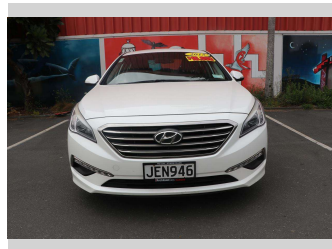

2015 Hyundai Sonata 2.4P/6AT/SL/4DR/5S

Purchase Price

\$14,990

Includes GST, Registration & Licensing

Finance may be available on this vehicle. Ask one of our friendly staff for more information.

Gain peace of mind with Mechanical Breakdown Insurance. **Ask us how.**

Top features

None Listed

Body Style

4 door, Sedan

Odometer

103,178 km

Engine

2359 cc, Electronic Fuel

Fuel Type

Petrol

Transmission

CVT

Wheels

-

VIN

KMHE241FMFA089094