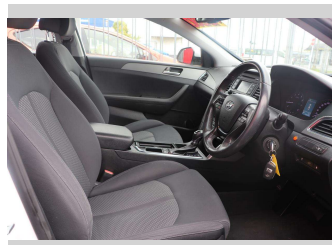

2015 Hyundai Sonata 2.4P/6AT/SL/4DR/5S

Purchase Price

$14,990

Includes GST, Registration & Licensing

Finance may be available on this vehicle. Ask one of our friendly staff for more information.

Gain peace of mind with Mechanical Breakdown Insurance. **Ask us how.**

Top features

None Listed

Body Style

4 door, Sedan

Odometer

103,178 km

Engine

2359 cc, Electronic Fuel

Fuel Type

Petrol

Transmission

CVT

Wheels

-

VIN

KMHE241FMFA089094

Interior

-

Safety

Based on 2023 VSRR rating

Reg No.

JEN946

Ext Colour

White

History

NZ New

Seats

5 seats

CO2 Emissions

★★★★☆☆

216 grams/km

Energy Economy

★★★★☆☆

**Annual fuel cost of $3,610
9.2L per 100km**

Cost per year is an estimate based on petrol price of $2.80 per litre and an average distance of 14000 km. Emissions and Energy Economy figures standardised to 3P WLTP.

Stock ID: 1505349

Archibald Cars | Phone 09 408 1900 | Email sales@amotors.co.nz
143 Commerce Street, Kaitaia, New Zealand
www.archibaldcars.co.nz