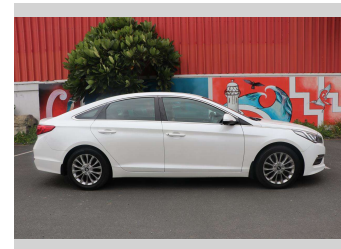

2015 Hyundai Sonata 2.4P/6AT/SL/4DR/5S

Purchase Price

\$14,990

Includes GST, Registration & Licensing

Finance may be available on this vehicle. Ask one of our friendly staff for more information.

Gain peace of mind with Mechanical Breakdown Insurance. **Ask us how.**

Top features

None Listed

Body Style

4 door, Sedan

Odometer

103,178 km

Engine

2359 cc, Electronic Fuel

Fuel Type

Petrol

Transmission

CVT

Wheels

-

VIN

KMHE241FMFA089094