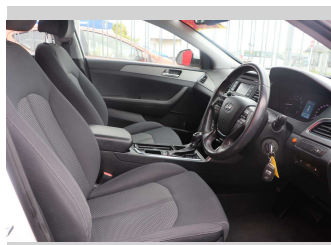

2015 Hyundai Sonata 2.4P/6AT/SL/4DR/5S

Purchase Price

$13,990

Includes GST, Registration & Licensing

Finance may be available on this vehicle. Ask one of our friendly staff for more information.

Gain peace of mind with Mechanical Breakdown Insurance. **Ask us how.**

Top features

None Listed

Body Style

4 door, Sedan

Odometer

103,178 km

Engine

2359 cc, Electronic Fuel

Fuel Type

Petrol

Transmission

CVT

Wheels

-

VIN

KMHE241FMFA089094

Interior

-

Safety

Based on 2023 VSRR rating

Reg No.

JEN946

Ext Colour

White

History

NZ New

Seats

5 seats

CO2 Emissions

★ ★ ★ ☆ ☆ ☆

216 grams/km

Energy Economy

★ ☆ ☆ ☆ ☆ ☆

**Annual fuel cost of $3,610
9.2L per 100km**

Cost per year is an estimate based on petrol price of $2.80 per litre and an average distance of 14000 km. Emissions and Energy Economy figures standardised to 3P WLTP.

Stock ID: 1505349

Archibald Cars | Phone 09 408 1900 | Email sales@amotors.co.nz
143 Commerce Street, Kaitaia, New Zealand
www.archibaldcars.co.nz