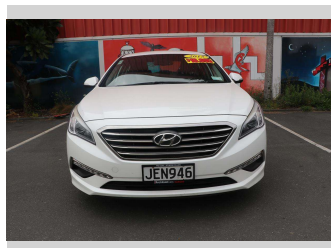

2015 Hyundai Sonata 2.4P/6AT/SL/4DR/5S

Purchase Price

\$13,990

Includes GST, Registration & Licensing

Finance may be available on this vehicle. Ask one of our friendly staff for more information.

Gain peace of mind with Mechanical Breakdown Insurance. **Ask us how.**

Top features

None Listed

Body Style

4 door, Sedan

Odometer

103,178 km

Engine

2359 cc, Electronic Fuel

Fuel Type

Petrol

Transmission

CVT

Wheels

-

VIN

KMHE241FMFA089094