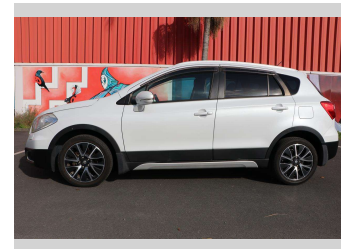

2015 Suzuki SX4 S-CROSS

Purchase Price **\$16,990**
Includes GST, Registration & Licensing

Finance may be available on this vehicle. Ask one of our friendly staff for more information.

Gain peace of mind with Mechanical Breakdown Insurance. **Ask us how.**

Body Style
Station Wagon

Odometer
115,611 km

Engine
1586 cc

Fuel Type
Petrol

Transmission
Auto

Wheels
-

VIN
TSMJYB22S00224792

Interior
-