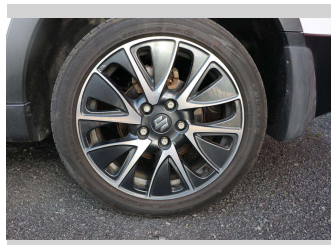

2015 Suzuki SX4 S-CROSS

Purchase Price **$16,990**
Includes GST, Registration & Licensing

Finance may be available on this vehicle. Ask one of our friendly staff for more information.

Gain peace of mind with Mechanical Breakdown Insurance. **Ask us how.**

Top features

- » Air Bag(s)
- » Air Conditioning
- » AWD
- » Central Locking
- » Child seat anchor poin...
- » Cruise Control
- » Day Time running light...
- » Electric Mirrors
- » Electric Windows
- » Electric Windows
- » Fog Lights
- » Heated Seats
- » Keyless Operating Syst...
- » Power Steering
- » Remote Locking
- » Reversing Camera
- » Roof Rails
- » Tow Bar

Body Style
Station Wagon

Odometer
115,611 km

Engine
1586 cc

Fuel Type
Petrol

Transmission
Auto

Wheels
-

VIN
TSMJYB22S00224792

Interior
-

Safety

Based on 2023 VSRR rating

Reg No.
QHK879

Ext Colour
White

History
-

Seats
5 seats

CO2 Emissions
★★★★☆
156 grams/km

Energy Economy
★★★★☆☆
Annual fuel cost of $2,590
6.6L per 100km

Cost per year is an estimate based on petrol price of $2.80 per litre and an average distance of 14000 km. Emissions and Energy Economy figures standardised to 3P WLTP.

Stock ID: 955318

Waipapa Autocourt | Phone 09 407 6430 | Email info@waipapacars.co.nz
2047 State Highway 10, Waipapa, Kerikeri 0295, New Zealand
www.waipapacars.co.nz