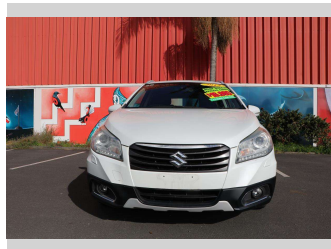

2015 Suzuki SX4 S-CROSS

Purchase Price **\$16,990**
Includes GST, Registration & Licensing

Finance may be available on this vehicle. Ask one of our friendly staff for more information.

Gain peace of mind with Mechanical Breakdown Insurance. **Ask us how.**

Body Style
Station Wagon

Odometer
115,611 km

Engine
1586 cc

Fuel Type
Petrol

Transmission
Auto

Wheels
-

VIN
TSMJYB22S00224792

Interior
-