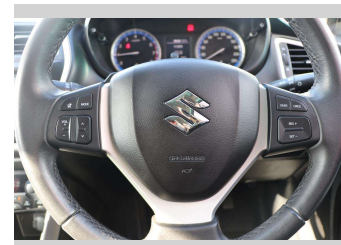

2015 Suzuki SX4 S-CROSS

Purchase Price **\$16,990**
Includes GST, Registration & Licensing

Finance may be available on this vehicle. Ask one of our friendly staff for more information.

Gain peace of mind with Mechanical Breakdown Insurance. **Ask us how.**

Top features

- » Air Bag(s)
- » Air Conditioning
- » AWD
- » Central Locking
- » Child seat anchor poin...
- » Cruise Control
- » Day Time running light...
- » Electric Mirrors
- » Electric Windows
- » Electric Windows
- » Fog Lights
- » Heated Seats
- » Keyless Operating Syst...
- » Power Steering
- » Remote Locking
- » Reversing Camera
- » Roof Rails
- » Tow Bar