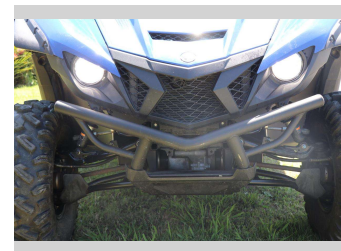

2021 Yamaha Wolverine X2

Purchase Price **\$24,990**
Includes GST, Registration & Licensing

Finance may be available on this vehicle. Ask one of our friendly staff for more information.

Gain peace of mind with Mechanical Breakdown Insurance. **Ask us how.**

Top features
None Listed

Body Style
Motorbike - Quad

Odometer
59 hr

Engine
847 cc, Electronic Fuel Injection

Fuel Type
Petrol

Transmission
CVT

Wheels
-

VIN
5Y4AN28W5NA501601