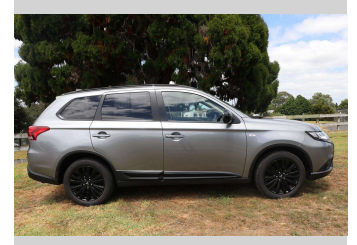

# 2022 Mitsubishi Outlander LS 2.4P/CVT

**Purchase Price** **\$31,990**

Includes GST, Registration & Licensing Note: A Clean Car fee or rebate may apply to this vehicle

Finance may be available on this vehicle. Ask one of our friendly staff for more information.

Body Style  
5 door, Station Wagon

Odometer  
25,000 km

Engine  
2360 cc, Electronic Fuel

Fuel Type  
Petrol

Transmission  
CVT

Wheels  
-

VIN  
JMFXTGF8WLZ027797

Interior  
Black