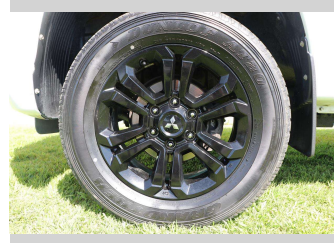

2020 Mitsubishi Triton SC C GLX 4WD 6AT 2.4

Purchase Price **$38,990**
Includes GST, Registration & Licensing

Finance may be available on this vehicle. Ask one of our friendly staff for more information.

Gain peace of mind with Mechanical Breakdown Insurance. **Ask us how.**

Top features

- » 4WD/4x4
- » 4X4
- » Air Bag(s)
- » Air Conditioning
- » Blue Tooth
- » Bluetooth
- » Central Locking
- » Central Locking
- » Day Time running light...
- » Daytime Running Lights
- » Electric Mirrors
- » Electric Windows
- » Flat Deck
- » Power Steering
- » Remote Locking
- » Tow Bar
- » Tow Bar
- » Vinyl Floors

Body Style
2 door, Ute

Odometer
70,400 km

Engine
2442 cc

Fuel Type
Diesel

Transmission
CVT

Wheels
-

VIN
MMAYLKL10LH007856

Interior
-

Safety

Based on 2023 UCSR rating for 15-21 models

Reg No.
MQE82

Ext Colour
White

History
NZ New

Seats
2 seats

CO2 Emissions
★ ★ ☆ ☆ ☆ ☆
256 grams/km

Energy Economy
★ ☆ ☆ ☆ ☆ ☆
Annual fuel cost of $3,810
9.8L per 100km

Cost per year is an estimate based on diesel price of $2.00 per litre and an average distance of 14000 km includes Road User Charges. Emissions and Energy Economy figures standardised to 3P WLTP.

Stock ID: 1505388

Waipapa Autocourt | Phone 09 407 6430 | Email info@waipapacars.co.nz
2047 State Highway 10, Waipapa, Kerikeri 0295, New Zealand
www.waipapacars.co.nz