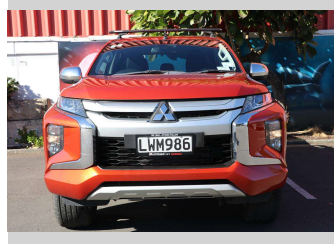

2019 Mitsubishi Triton DC GLXR 6AT 2.4D/4WD

Purchase Price

\$32,990

Includes GST, Registration & Licensing

Finance may be available on this vehicle. Ask one of our friendly staff for more information.

Gain peace of mind with Mechanical Breakdown Insurance. **Ask us how.**

Top features

None Listed

Body Style

4 door, Ute

Odometer

160,435 km

Engine

2442 cc, Electronic Fuel