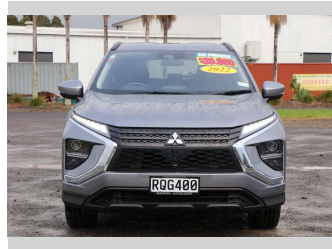

2022 Mitsubishi Eclipse Cross XLS 1.5P/8CVT

Purchase Price **\$25,990**
Includes GST, Registration & Licensing

Finance may be available on this vehicle. Ask one of our friendly staff for more information.

Gain peace of mind with Mechanical Breakdown Insurance. **Ask us how.**

Top features

None Listed

Body Style
4 door, Station Wagon

Odometer
68,551 km

Engine
1499 cc, Electronic Fuel

Fuel Type
Petrol

Transmission
CVT