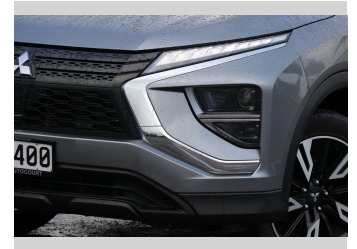

2022 Mitsubishi Eclipse Cross XLS 1.5P/8CVT

Purchase Price **\$25,990**
Includes GST, Registration & Licensing

Finance may be available on this vehicle. Ask one of our friendly staff for more information.

Gain peace of mind with Mechanical Breakdown Insurance. **Ask us how.**

Top features

None Listed

Body Style
4 door, Station Wagon

Odometer
68,551 km

Engine
1499 cc, Electronic Fuel

Fuel Type
Petrol

Transmission
CVT