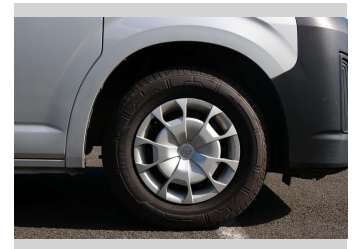

2022 Toyota Hiace ZX MB 2.8DT/6AT

Purchase Price **$69,990**
Includes GST, Registration & Licensing

Finance may be available on this vehicle. Ask one of our friendly staff for more information.

Gain peace of mind with Mechanical Breakdown Insurance. **Ask us how.**

Top features
None Listed

Body Style
4 door, Minibus

Odometer
57,272 km

Engine
2755 cc, Electronic Fuel

Fuel Type
Diesel

Transmission
CVT

Wheels
-

VIN
JTF2A8CP106001109

Interior
-

Safety

Based on 2025 VSRR rating

Reg No.
NZJ484

Ext Colour
Silver

History
NZ New

Seats
10 seats

CO2 Emissions
★ ★ ☆ ☆ ☆ ☆
242 grams/km

Energy Economy
★ ☆ ☆ ☆ ☆ ☆

Annual fuel cost of $3,640
9.2L per 100km

Cost per year is an estimate based on diesel price of $2.00 per litre and an average distance of 14000 km. Includes Road User Charges (RUC). Emissions and Energy Economy figures standardised to 3P WLTP.

Stock ID: 1506240

Archibald Cars | Phone 09 408 1900 | Email sales@amotors.co.nz
143 Commerce Street, Kaitaia, New Zealand
www.archibaldcars.co.nz