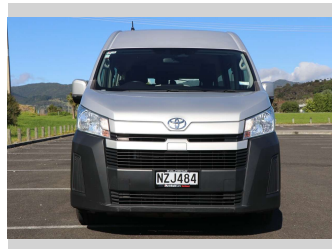

# 2022 Toyota Hiace ZX MB 2.8DT/6AT

**Purchase Price** **\$69,990**  
Includes GST, Registration & Licensing

Finance may be available on this vehicle. Ask one of our friendly staff for more information.

Gain peace of mind with Mechanical Breakdown Insurance. **Ask us how.**

**Top features**  
None Listed

Body Style  
**4 door, Minibus**

Odometer  
**57,272 km**

Engine  
**2755 cc, Electronic Fuel**

Fuel Type  
**Diesel**