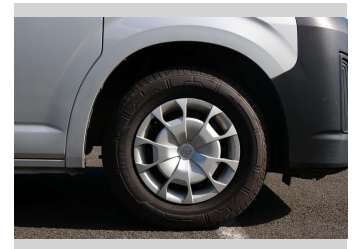

2022 Toyota Hiace ZX MB 2.8DT/6AT

Purchase Price **$69,990**
Includes GST, Registration & Licensing

Finance may be available on this vehicle. Ask one of our friendly staff for more information.

Gain peace of mind with Mechanical Breakdown Insurance. **Ask us how.**

Top features
None Listed

Body Style
4 door, Minibus

Odometer
57,272 km

Engine
2755 cc, Electronic Fuel

Fuel Type
Diesel

Transmission
CVT

Wheels
-

VIN
JTF2A8CP106001109

Interior
-

Safety

Based on 2025 VSRR rating

Reg No.
NZJ484

Ext Colour
Silver

History
NZ New

Seats
10 seats

CO2 Emissions
★ ★ ☆ ☆ ☆ ☆
242 grams/km

Energy Economy
★ ☆ ☆ ☆ ☆ ☆

**Annual fuel cost of $3,640
9.2L per 100km**

Cost per year is an estimate based on diesel price of $2.00 per litre and an average distance of 14000 km. Includes Road User Charges (RUC). Emissions and Energy Economy figures standardised to 3P WLTP.

Stock ID: 1506240

Archibald Cars | Phone 09 408 1900 | Email sales@amotors.co.nz
143 Commerce Street, Kaitaia, New Zealand
www.archibaldcars.co.nz