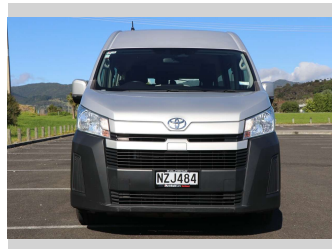

2022 Toyota Hiace ZX MB 2.8DT/6AT

Purchase Price **\$69,990**
Includes GST, Registration & Licensing

Finance may be available on this vehicle. Ask one of our friendly staff for more information.

Gain peace of mind with Mechanical Breakdown Insurance. **Ask us how.**

Top features
None Listed

Body Style
4 door, Minibus

Odometer
57,272 km

Engine
2755 cc, Electronic Fuel

Fuel Type
Diesel

Transmission
CVT

Wheels
-

VIN
JTF2A8CP106001109

Interior
-

Safety

Based on 2025 VSRR rating

Reg No.
NZJ484

Ext Colour
Silver

History
NZ New

Seats
10 seats

CO2 Emissions
★ ★ ☆ ☆ ☆ ☆
242 grams/km