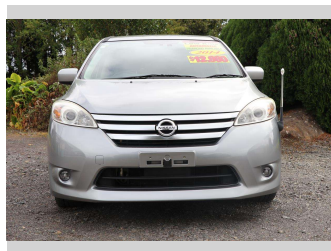

2014 Nissan Lafesta

Purchase Price **\$13,990**
Includes GST, Registration & Licensing

Finance may be available on this vehicle. Ask one of our friendly staff for more information.

Gain peace of mind with Mechanical Breakdown Insurance. **Ask us how.**

Body Style
5 door, Station Wagon

Odometer
56,743 km

Engine
1997 cc, Electronic Fuel

Fuel Type
Petrol

Transmission
Auto

Wheels
-

VIN
7AT0DH7DX24106694

Interior
Black