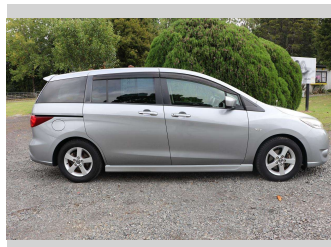

2014 Nissan Lafesta

Purchase Price **\$13,990**
Includes GST, Registration & Licensing

Finance may be available on this vehicle. Ask one of our friendly staff for more information.

Gain peace of mind with Mechanical Breakdown Insurance. **Ask us how.**

Body Style
5 door, Station Wagon

Odometer
56,743 km

Engine
1997 cc, Electronic Fuel

Fuel Type
Petrol

Transmission
Auto

Wheels
-

VIN
7AT0DH7DX24106694

Interior
Black