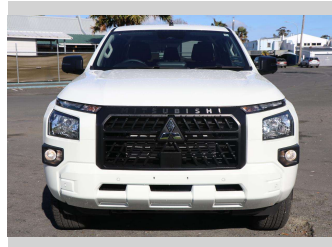

2026 Mitsubishi Triton DC GLX SPORT 4WD 6AT

Purchase Price **\$49,990**

Includes GST
Excludes on-road costs of \$1,650

Finance may be available on this vehicle. Ask one of our friendly staff for more information.

Gain peace of mind with Mechanical Breakdown Insurance. **Ask us how.**

Top features

None Listed

Body Style
4 door, Ute

Odometer
20 km

Engine
2442 cc, Electronic Fuel

Fuel Type
Diesel

Transmission
CVT