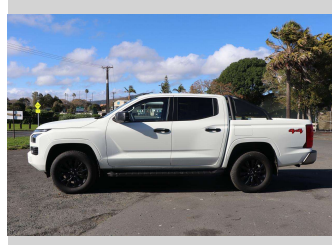

2026 Mitsubishi Triton DC GLX SPORT 4WD 6AT

Purchase Price **\$49,990**

Includes GST
Excludes on-road costs of \$1,650

Finance may be available on this vehicle. Ask one of our friendly staff for more information.

Gain peace of mind with Mechanical Breakdown Insurance. **Ask us how.**

Top features

None Listed

Body Style
4 door, Ute

Odometer
20 km

Engine
2442 cc, Electronic Fuel

Fuel Type
Diesel

Transmission
CVT