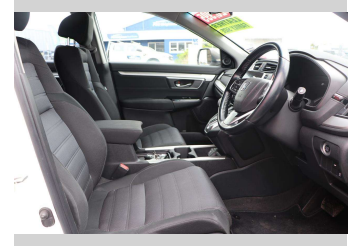

2017 Honda CR-V

Purchase Price

$27,990

Includes GST, Registration & Licensing

Finance may be available on this vehicle. Ask one of our friendly staff for more information.

Gain peace of mind with Mechanical Breakdown Insurance. **Ask us how.**

Top features

None Listed

Body Style

5 door, Station Wagon

Odometer

85,000 km

Engine

1498 cc

Fuel Type

Petrol

Transmission

CVT

Wheels

-

VIN

MRHRW2850JP060964

Interior

Black

Safety

Based on 2017 ANCAP rating for 17-23 models with dual frontal+side+head airbags

Reg No.

KTE996

Ext Colour

White

History

NZ New

Seats

5 seats

CO2 Emissions

★★★★☆

187 grams/km

Energy Economy

★★☆☆☆☆

**Annual fuel cost of $3,210
8.2L per 100km**

Cost per year is an estimate based on petrol price of $2.80 per litre and an average distance of 14000 km. Emissions and Energy Economy figures standardised to 3P WLTP.

Stock ID: 1505416

Waipapa Autocourt | Phone 09 407 6430 | Email info@waipapacars.co.nz
2047 State Highway 10, Waipapa, Kerikeri 0295, New Zealand
www.waipapacars.co.nz