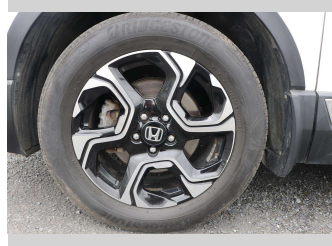

2017 Honda CR-V

Purchase Price

$27,990

Includes GST, Registration & Licensing

Finance may be available on this vehicle. Ask one of our friendly staff for more information.

Gain peace of mind with Mechanical Breakdown Insurance. **Ask us how.**

Top features

None Listed

Body Style

5 door, Station Wagon

Odometer

85,000 km

Engine

1498 cc

Fuel Type

Petrol

Transmission

CVT

Wheels

-

VIN

MRHRW2850JP060964

Interior

Black

Safety

Based on 2017 ANCAP rating for 17-23 models with dual frontal+side+head airbags

Reg No.

KTE996

Ext Colour

White

History

NZ New

Seats

5 seats

CO2 Emissions

★★★★☆

187 grams/km

Energy Economy

★★☆☆☆☆

**Annual fuel cost of $3,210
8.2L per 100km**

Cost per year is an estimate based on petrol price of $2.80 per litre and an average distance of 14000 km. Emissions and Energy Economy figures standardised to 3P WLTP.

Stock ID: 1505416

Waipapa Autocourt | Phone 09 407 6430 | Email info@waipapacars.co.nz
2047 State Highway 10, Waipapa, Kerikeri 0295, New Zealand
www.waipapacars.co.nz