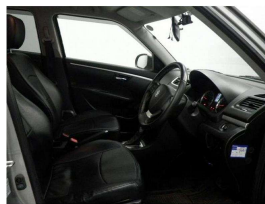

2012 Suzuki Swift RS

VEHICLE INFORMATION

Cash Price

Includes GST,
Registration &
Licensing

$13,990

Finance may be
available on this
vehicle.

Ask one of our
friendly staff for
more information.

Family Finance
Finance made easy!

**provident
insurance**

Gain peace of mind
with Mechanical
Breakdown Insurance.
Ask us how.

Body

Hatchback

Odometer

53,357 km

Engine

1240 cc

Fuel Type

Petrol

Transmission

CVT

Wheels

-

VIN

7AT0GK0CX19201176

Reg No.

MCM493

Ext Colour

Grey

History

Ex-Overseas

Seats

5 seats

Interior

-

Audio

-

Stock ID

927430

Exterior Features

Interior Features

Mechanical Features

Archibald Cars
Commerce Street, KAITAIA

Archibald Cars, Phone 09 408 1900, Email sales@amotors.co.nz
143 Commerce Street, Kaitaia, New Zealand
www.archibaldcars.co.nz