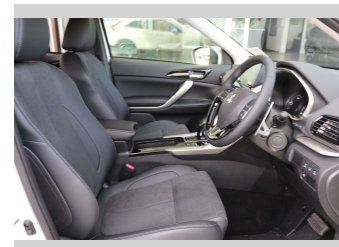

2026 Mitsubishi Eclipse Cross XLS PHEV/4WD/AT

Purchase Price **$44,990**

Includes GST
Excludes on-road costs of $1,490

Finance may be available on this vehicle. Ask one of our friendly staff for more information.

Gain peace of mind with Mechanical Breakdown Insurance. **Ask us how.**

Top features

None Listed

Body Style
4 door, Station Wagon

Odometer
km

Engine
2360 cc, Plug-In Hybrid

Fuel Type
Petrol

Transmission
CVT

Wheels
18", Factory Alloys

VIN
JMFXDGL3WSZ000502

Interior
Black

Safety

Based on 2025 UCSR rating for 17-23 models

Reg No.
-

Ext Colour
Sterling Silver

History
Brand New

Seats
5 seats, Cloth

CO2 Emissions
★★★★★☆
47 grams/km

Energy Economy
★★★★★☆
Annual fuel cost not available
2.1L per 100km

Actual figures and cost per year will vary based on proportion of hybrid mode driving and battery charging schedule. Emissions and Energy Economy figures standardised to 3P WLTP.

Stock ID: 524752

Archibald Cars | Phone 09 408 1900 | Email sales@amotors.co.nz
143 Commerce Street, Kaitaia, New Zealand
www.archibaldcars.co.nz