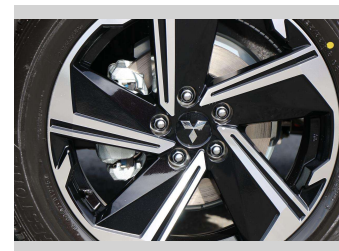

2026 Mitsubishi Eclipse Cross XLS PHEV/4WD/AT

Purchase Price **$44,990**

Includes GST
Excludes on-road costs of $1,490

Finance may be available on this vehicle. Ask one of our friendly staff for more information.

Gain peace of mind with Mechanical Breakdown Insurance. **Ask us how.**

Top features

None Listed

Body Style
4 door, Station Wagon

Odometer
km

Engine
2360 cc, Plug-In Hybrid

Fuel Type
Petrol

Transmission
CVT

Wheels
18", Factory Alloys

VIN
JMFXDGL3WSZ000502

Interior
Black

Safety

Based on 2025 UCSR rating for 17-23 models

Reg No.
-

Ext Colour
Sterling Silver

History
Brand New

Seats
5 seats, Cloth

CO2 Emissions
★★★★★☆
47 grams/km

Energy Economy
★★★★★☆
Annual fuel cost not available
2.1L per 100km

Actual figures and cost per year will vary based on proportion of hybrid mode driving and battery charging schedule. Emissions and Energy Economy figures standardised to 3P WLTP.

Stock ID: 524752

Archibald Cars | Phone 09 408 1900 | Email sales@amotors.co.nz
143 Commerce Street, Kaitaia, New Zealand
www.archibaldcars.co.nz