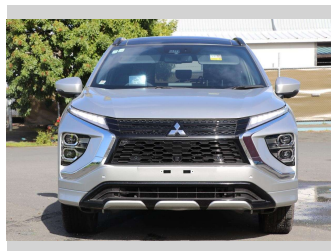

# 2026 Mitsubishi Eclipse Cross XLS PHEV/4WD/AT

**Purchase Price** **\$44,990**

Includes GST  
Excludes on-road costs of \$1,490

Finance may be available on this vehicle. Ask one of our friendly staff for more information.

Gain peace of mind with Mechanical Breakdown Insurance. **Ask us how.**

**Top features**

None Listed

**Body Style**  
4 door, Station Wagon

**Odometer**  
km

**Engine**  
2360 cc, Plug-In Hybrid

**Fuel Type**  
Petrol