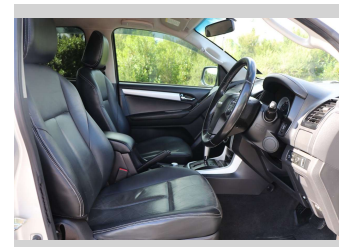

2019 Isuzu D-Max LS_T DC 3.0D/4WD/6AT

Purchase Price
Includes GST, Registration & Licensing

$38,990

Finance may be available on this vehicle. Ask one of our friendly staff for more information.

Gain peace of mind with Mechanical Breakdown Insurance. **Ask us how.**

Top features

- » 20 inch Rims

Body Style
4 door, Ute

Odometer
98,003 km

Engine
2999 cc, Electronic Fuel

Fuel Type
Diesel

Transmission
CVT

Wheels
-

VIN
MPATFS85JJT005338

Interior
-

Safety

Based on 2025 VSRR rating

Reg No.
LYM912

Ext Colour
Silver

History
NZ New

Seats
5 seats

CO2 Emissions
★ ★ ☆ ☆ ☆ ☆
240 grams/km

Energy Economy
★ ☆ ☆ ☆ ☆ ☆
Annual fuel cost of $3,610
9.1L per 100km

Cost per year is an estimate based on diesel price of $2.00 per litre and an average distance of 14000 km. Includes Road User Charges (RUC). Emissions and Energy Economy figures standardised to 3P WLTP.

Stock ID: 1506236