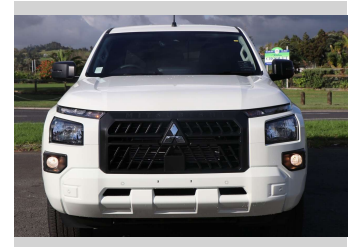

2026 Mitsubishi Triton DC GLX SPORT 4WD 6AT

Purchase Price **\$54,630**
 Includes GST
 Excludes on-road costs of \$1,650

Finance may be available on this vehicle. Ask one of our friendly staff for more information.

Gain peace of mind with Mechanical Breakdown Insurance. **Ask us how.**

Top features
 None Listed

Body Style
4 door, Ute

Odometer
1 km

Engine
2442 cc, Electronic Fuel

Fuel Type
Diesel

Transmission
CVT

Wheels
 -