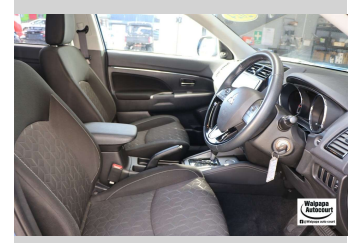

2022 Mitsubishi ASX LS 2.0P/CVT

Purchase Price

$17,990

Includes GST, Registration & Licensing

Finance may be available on this vehicle. Ask one of our friendly staff for more information.

Gain peace of mind with Mechanical Breakdown Insurance. **Ask us how.**

Top features

None Listed

Body Style

5 door, Station Wagon

Odometer

117,353 km

Engine

1998 cc, Electronic Fuel

Fuel Type

Petrol

Transmission

CVT

Wheels

-

VIN

JMFXTGA2WNU011068

Interior

-

Safety

Based on 2025 UCSR rating for 19-23 models

Reg No.

PNQ614

Ext Colour

Blue

History

NZ New

Seats

5 seats

CO2 Emissions

★★★★☆☆

196 grams/km

Energy Economy

★★☆☆☆☆

**Annual fuel cost of $3,330
8.5L per 100km**

Cost per year is an estimate based on petrol price of $2.80 per litre and an average distance of 14000 km. Emissions and Energy Economy figures standardised to 3P WLTP.

Stock ID: 1506300

Archibald Cars | Phone 09 408 1900 | Email sales@amotors.co.nz
143 Commerce Street, Kaitaia, New Zealand
www.archibaldcars.co.nz