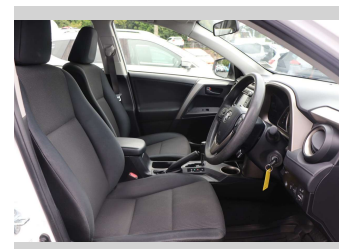

2014 Toyota RAV4 GX 2.5P SUV 6A

Purchase Price

\$20,990

Includes GST, Registration & Licensing

Finance may be available on this vehicle. Ask one of our friendly staff for more information.

Gain peace of mind with Mechanical Breakdown Insurance. **Ask us how.**