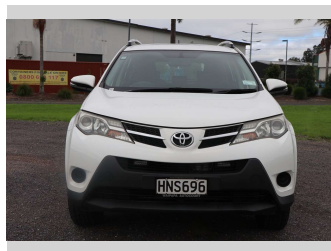

2014 Toyota RAV4 GX 2.5P SUV 6A

Purchase Price

\$20,990

Includes GST, Registration & Licensing

Finance may be available on this vehicle. Ask one of our friendly staff for more information.

Gain peace of mind with Mechanical Breakdown Insurance. **Ask us how.**

Top features

None Listed

Body Style

4 door, Station Wagon

Odometer

121,090 km

Engine

2494 cc, Electronic Fuel

Fuel Type

Petrol

Transmission

CVT

Wheels

-

VIN

JTMBFREV60D069414