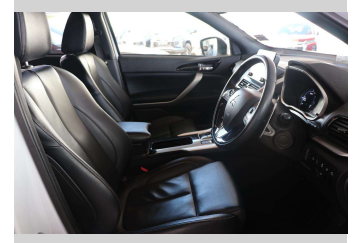

2022 Mitsubishi Eclipse Cross VRX

Purchase Price **$44,990**
Includes GST, Registration & Licensing

Finance may be available on this vehicle. Ask one of our friendly staff for more information.

Gain peace of mind with Mechanical Breakdown Insurance. **Ask us how.**

Top features

None Listed

Body Style
4 door, Station Wagon

Odometer
21,259 km

Engine
2360 cc, Plug-In Hybrid

Fuel Type
Petrol

Transmission
CVT

Wheels
-

VIN
JMFXDGL3WNZ001919

Interior
-

Safety

Based on 2017 ANCAP rating for 17-23 models with dual frontal+side+head+knee airbags

Reg No.
PGC33

Ext Colour
White

History
NZ New

Seats
5 seats

CO2 Emissions
★★★★☆
47 grams/km

Energy Economy
★★★★☆

Annual fuel cost not available
2.1L per 100km

Actual figures and cost per year will vary based on proportion of hybrid mode driving and battery charging schedule. Emissions and Energy Economy figures standardised to 3P WLTP.

Stock ID: 445515