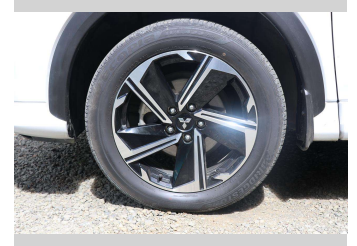

2022 Mitsubishi Eclipse Cross VRX

Purchase Price **$44,990**
Includes GST, Registration & Licensing

Finance may be available on this vehicle. Ask one of our friendly staff for more information.

Gain peace of mind with Mechanical Breakdown Insurance. **Ask us how.**

Top features

None Listed

Body Style
4 door, Station Wagon

Odometer
21,259 km

Engine
2360 cc, Plug-In Hybrid

Fuel Type
Petrol

Transmission
CVT

Wheels
-

VIN
JMFXDGL3WNZ001919

Interior
-

Safety

Based on 2017 ANCAP rating for 17-23 models with dual frontal+side+head+knee airbags

Reg No.
PGC33

Ext Colour
White

History
NZ New

Seats
5 seats

CO2 Emissions
★★★★☆
47 grams/km

Energy Economy
★★★★☆

Annual fuel cost not available
2.1L per 100km

Actual figures and cost per year will vary based on proportion of hybrid mode driving and battery charging schedule. Emissions and Energy Economy figures standardised to 3P WLTP.

Stock ID: 445515