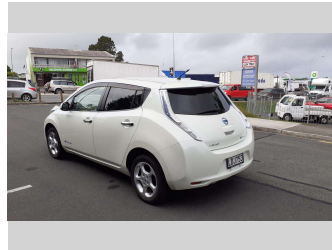

# 2011 Nissan Leaf

**Purchase Price** **\$7,990**  
Includes GST, Registration & Licensing

Finance may be available on this vehicle. Ask one of our friendly staff for more information.

Gain peace of mind with Mechanical Breakdown Insurance. **Ask us how.**

Body Style  
**Hatchback**

Odometer  
**82,501 km**

Engine  
**1 cc**

Fuel Type  
**Electric**

Transmission  
**Auto**

Wheels  
-

VIN  
**7AT0DH8KX17007495**

Interior  
-