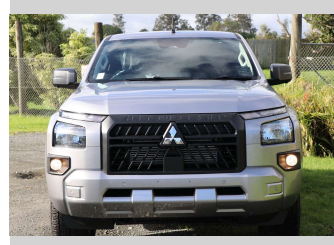

# 2026 Mitsubishi Triton DC GLX SPORT 4WD 6AT

**Purchase Price** **\$55,452**

Includes GST  
Excludes on-road costs of \$1,650

Finance may be available on this vehicle. Ask one of our friendly staff for more information.