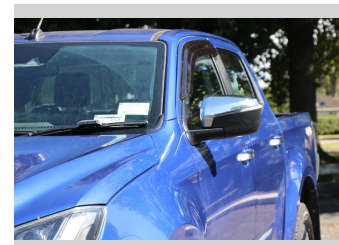

# 2022 Isuzu D-Max LS DOUBLE CAB 4WD 3.

**Purchase Price** **\$49,990**  
Includes GST, Registration & Licensing

Finance may be available on this vehicle. Ask one of our friendly staff for more information.