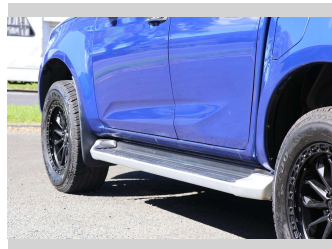

2022 Isuzu D-Max LS DOUBLE CAB 4WD 3.

Purchase Price **$49,990**
Includes GST, Registration & Licensing

Finance may be available on this vehicle. Ask one of our friendly staff for more information.

Gain peace of mind with Mechanical Breakdown Insurance. **Ask us how.**

Top features

- » 4WD/4x4

Body Style
4 door, Ute

Odometer
39,717 km

Engine
2999 cc, Electronic Fuel

Fuel Type
Diesel

Transmission
CVT

Wheels
-

VIN
MPATFS40JNT005264

Interior
Black

Safety

Based on 2020 ANCAP rating for 20-22 models

Reg No.
PDE297

Ext Colour
Blue

History
NZ New

Seats
5 seats

CO2 Emissions
★ ★ ☆ ☆ ☆ ☆
238 grams/km

Energy Economy
★ ★ ☆ ☆ ☆ ☆
Annual fuel cost of $3,640
9.2L per 100km

Cost per year is an estimate based on diesel price of $2.00 per litre and an average distance of 14000 km. Includes Road User Charges (RUC). Emissions and Energy Economy figures standardised to 3P WLTP.

Stock ID: 1506157