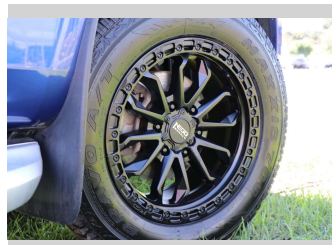

2022 Isuzu D-Max LS DOUBLE CAB 4WD 3.

Purchase Price **$49,990**
Includes GST, Registration & Licensing

Finance may be available on this vehicle. Ask one of our friendly staff for more information.

Gain peace of mind with Mechanical Breakdown Insurance. **Ask us how.**

Top features

- » 4WD/4x4

Body Style
4 door, Ute

Odometer
39,717 km

Engine
2999 cc, Electronic Fuel

Fuel Type
Diesel

Transmission
CVT

Wheels
-

VIN
MPATFS40JNT005264

Interior
Black

Safety

Based on 2020 ANCAP rating for 20-22 models

Reg No.
PDE297

Ext Colour
Blue

History
NZ New

Seats
5 seats

CO2 Emissions
★ ★ ☆ ☆ ☆ ☆
238 grams/km

Energy Economy
★ ★ ☆ ☆ ☆ ☆
Annual fuel cost of $3,640
9.2L per 100km

Cost per year is an estimate based on diesel price of $2.00 per litre and an average distance of 14000 km. Includes Road User Charges (RUC). Emissions and Energy Economy figures standardised to 3P WLTP.

Stock ID: 1506157