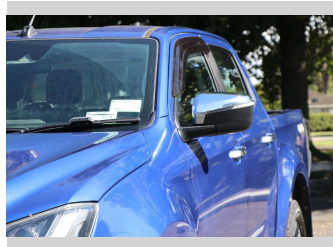

2022 Isuzu D-Max LS DOUBLE CAB 4WD 3.

Purchase Price **\$49,990**
Includes GST, Registration & Licensing

Finance may be available on this vehicle. Ask one of our friendly staff for more information.

Gain peace of mind with Mechanical Breakdown Insurance. **Ask us how.**

Top features

- » 4WD/4x4

Body Style
4 door, Ute

Odometer
39,717 km

Engine
2999 cc, Electronic Fuel

Fuel Type
Diesel

Transmission
CVT

Wheels
-