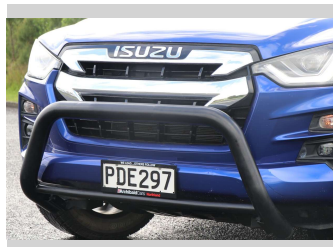

2022 Isuzu D-Max LS DOUBLE CAB 4WD 3.

Purchase Price **\$49,990**
Includes GST, Registration & Licensing

Finance may be available on this vehicle. Ask one of our friendly staff for more information.

Gain peace of mind with Mechanical Breakdown Insurance. **Ask us how.**

Top features

- » 4WD/4x4

Body Style
4 door, Ute

Odometer
39,717 km

Engine
2999 cc, Electronic Fuel

Fuel Type
Diesel

Transmission
CVT

Wheels
-

VIN
MPATFS40JNT005264

Interior
Black

Safety

Based on 2020 ANCAP rating for 20-22 models

Reg No.
PDE297

Ext Colour
Blue

History
NZ New

Seats
5 seats