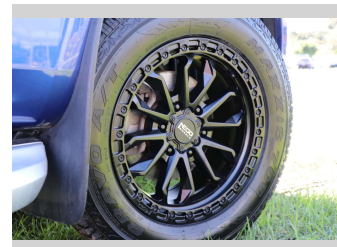

2022 Isuzu D-Max LS DOUBLE CAB 4WD 3.

Purchase Price **$49,990**
Includes GST, Registration & Licensing

Finance may be available on this vehicle. Ask one of our friendly staff for more information.

Gain peace of mind with Mechanical Breakdown Insurance. **Ask us how.**

Top features

- » 4WD/4x4

Body Style
4 door, Ute

Odometer
39,717 km

Engine
2999 cc, Electronic Fuel

Fuel Type
Diesel

Transmission
CVT

Wheels
-

VIN
MPATFS40JNT005264

Interior
Black

Safety

Based on 2020 ANCAP rating for 20-22 models

Reg No.
PDE297

Ext Colour
Blue

History
NZ New

Seats
5 seats

CO2 Emissions
★ ★ ☆ ☆ ☆ ☆
238 grams/km

Energy Economy
★ ☆ ☆ ☆ ☆ ☆
Annual fuel cost of $3,640
9.2L per 100km

Cost per year is an estimate based on diesel price of $2.00 per litre and an average distance of 14000 km. Includes Road User Charges (RUC). Emissions and Energy Economy figures standardised to 3P WLTP.

Stock ID: 1506157

Waipapa Autocourt | Phone 09 407 6430 | Email info@waipapacars.co.nz
2047 State Highway 10, Waipapa, Kerikeri 0295, New Zealand
www.waipapacars.co.nz