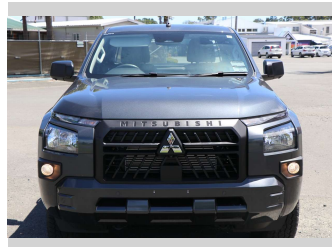

2026 Mitsubishi Triton CC GLX 4WD 6AT 2.4DT

Purchase Price

\$48,740

Includes GST
Excludes on-road costs of \$1,650

Finance may be available on this vehicle. Ask one of our friendly staff for more information.

Gain peace of mind with Mechanical Breakdown Insurance. **Ask us how.**

Top features

None Listed

Body Style

4 door, Ute

Odometer

10 km

Engine

2442 cc, Electronic Fuel

Fuel Type

Diesel

Transmission

CVT

Wheels

-

VIN

Graphite Grey

History

Brand New

Seats

4 seats

CO2 Emissions

★★★★☆☆

233 grams/km