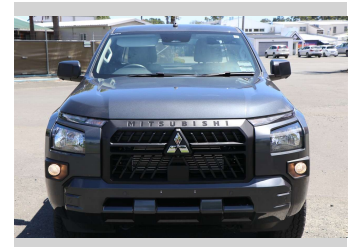

# 2026 Mitsubishi Triton CC GLX 4WD 6AT 2.4DT

**Purchase Price** **\$46,500**  
 Includes GST  
 Excludes on-road costs of \$1,650

Finance may be available on this vehicle. Ask one of our friendly staff for more information.

Gain peace of mind with Mechanical Breakdown Insurance. **Ask us how.**

**Top features**  
 None Listed

Body Style  
**4 door, Ute**

Odometer  
**10 km**

Engine  
**2442 cc, Electronic Fuel**

Fuel Type  
**Diesel**

Transmission  
**CVT**

Wheels  
 -

VIN  
**MMACLLC20SH015871**

Interior  
**Black**

Safety  
  
 Based on 2024 ANCAP rating for 23+ models

Reg No.  
 -

Ext Colour  
**Graphite Grey**

History  
**Brand New**