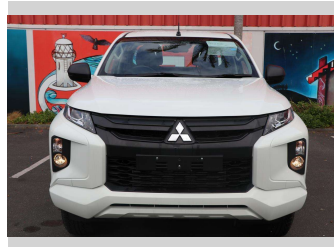

2024 Mitsubishi Triton CC GLX 4WD 6AT 2.4D

Purchase Price

\$44,000

Includes GST
Excludes on-road costs of \$1,466.47

Finance may be available on this vehicle. Ask one of our friendly staff for more information.

2442 cc

Fuel Type

Diesel

Transmission

CVT

Wheels

-

VIN