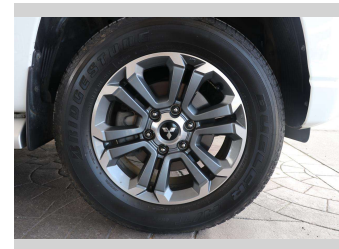

2021 Mitsubishi Triton DC GLXR 6AT 2.4D

Purchase Price

$34,990

Includes GST, Registration & Licensing

Finance may be available on this vehicle. Ask one of our friendly staff for more information.

Gain peace of mind with Mechanical Breakdown Insurance. **Ask us how.**

Top features

None Listed

Body Style

4 door, Ute

Odometer

18,798 km

Engine

2442 cc, Electronic Fuel

Fuel Type

Diesel

Transmission

CVT

Wheels

-

VIN

MMAJLKK10MH010886

Interior

-

Safety

Based on 2023 UCSR rating for 15-21 models

Reg No.

NKR981

Ext Colour

White

History

NZ New

Seats

5 seats

CO2 Emissions

★ ★ ☆ ☆ ☆ ☆

250 grams/km

Energy Economy

★ ★ ☆ ☆ ☆ ☆

**Annual fuel cost of $3,750
9.6L per 100km**

Cost per year is an estimate based on diesel price of $2.00 per litre and an average distance of 14000 km includes Road User Charges.

Emissions and Energy Economy figures standardised to 3P WLTP.

Stock ID: 1505494

Waipapa Autocourt | Phone 09 407 6430 | Email info@waipapacars.co.nz
2047 State Highway 10, Waipapa, Kerikeri 0295, New Zealand
www.waipapacars.co.nz