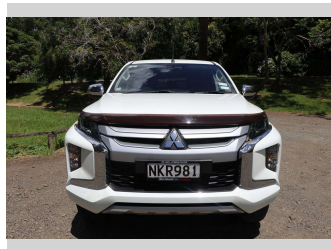

2021 Mitsubishi Triton DC GLXR 6AT 2.4D

Purchase Price

\$34,990

Includes GST, Registration & Licensing

Finance may be available on this vehicle. Ask one of our friendly staff for more information.

Gain peace of mind with Mechanical Breakdown Insurance. **Ask us how.**

Top features

None Listed

Body Style

4 door, Ute

Odometer

18,798 km

Engine

2442 cc, Electronic Fuel