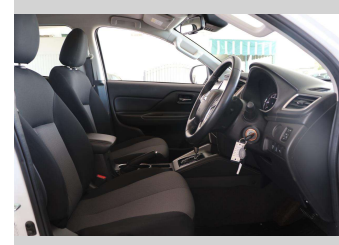

2021 Mitsubishi Triton DC GLXR 6AT 2.4D

Purchase Price

\$34,990

Includes GST, Registration & Licensing

Finance may be available on this vehicle. Ask one of our friendly staff for more information.

Gain peace of mind with Mechanical Breakdown Insurance. **Ask us how.**