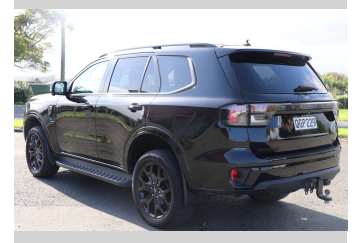

# 2023 Ford Everest SPORT 2.0D/4WD/10AT

**Purchase Price** **\$66,990**  
Includes GST, Registration & Licensing

Finance may be available on this vehicle. Ask one of our friendly staff for more information.

Gain peace of mind with Mechanical Breakdown Insurance. **Ask us how.**

**Top features**  
None Listed

Body Style  
**4 door, Station Wagon**

Odometer  
**52,777 km**

Engine  
**1996 cc, Electronic Fuel**

Ext Colour  
**Black**

History  
**NZ New**

Seats  
**7 seats**

CO2 Emissions  
★★★★☆☆  
**219 grams/km**

Energy Economy  
★★★★☆☆

**Annual fuel cost of \$3,390  
8.3L per 100km**

Cost per year is an estimate based on diesel price of \$2.00 per litre and an average distance of 14000 km. Includes Road User Charges (RUC). Emissions and Energy Economy figures standardised to 3P WLTP.