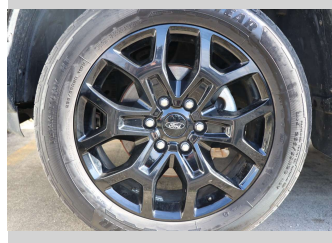

# 2023 Ford Everest SPORT 2.0D/4WD/10AT

**Purchase Price** **\$66,990**  
Includes GST, Registration & Licensing

Finance may be available on this vehicle. Ask one of our friendly staff for more information.

Gain peace of mind with Mechanical Breakdown Insurance. **Ask us how.**

**Top features**  
None Listed

Body Style  
**4 door, Station Wagon**

Odometer  
**52,777 km**

Engine  
**1996 cc, Electronic Fuel**

Ext Colour  
**Black**

History  
**NZ New**

Seats  
**7 seats**

CO2 Emissions  
★★★★☆☆  
**219 grams/km**

Energy Economy  
★★★★☆☆

**Annual fuel cost of \$3,390  
8.3L per 100km**

Cost per year is an estimate based on diesel price of \$2.00 per litre and an average distance of 14000 km. Includes Road User Charges (RUC). Emissions and Energy Economy figures standardised to 3P WLTP.