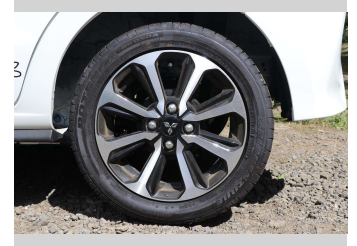

2023 Mitsubishi Mirage XLS 1.2P/CVT/HA/5DR

Purchase Price

$19,990

Includes GST, Registration & Licensing

Finance may be available on this vehicle. Ask one of our friendly staff for more information.

Gain peace of mind with Mechanical Breakdown Insurance. **Ask us how.**

Top features

None Listed

Body Style

Hatchback

Odometer

100 km

Engine

1193 cc

Fuel Type

Petrol

Transmission

Auto

Wheels

-

VIN

MMAXTA03ANH004031

Interior

-

Safety

Based on 2023 VSRR rating

Reg No.

QAB289

Ext Colour

White

History

Brand New

Seats

-

CO2 Emissions

★★★★☆

128 grams/km

Energy Economy

★★★★☆☆

Annual fuel cost of $2,160

5.5L per 100km

Cost per year is an estimate based on petrol price of $2.80 per litre and an average distance of 14000 km. Emissions and Energy Economy figures standardised to 3P WLTP.

Stock ID: 482981

Archibald Cars | Phone 09 408 1900 | Email sales@amotors.co.nz
143 Commerce Street, Kaitaia, New Zealand
www.archibaldcars.co.nz