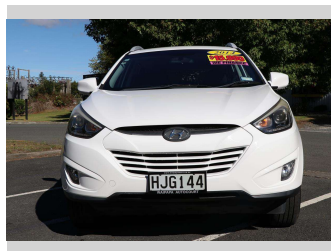

# 2014 Hyundai ix35 GDI2.06A 2.0P6A/SW5S

Purchase Price

**\$15,990**

Includes GST, Registration & Licensing

Finance may be available on this vehicle. Ask one of our friendly staff for more information.

Gain peace of mind with Mechanical Breakdown Insurance. **Ask us how.**

## Top features

None Listed

Body Style

**Station Wagon**

Odometer

**100,793 km**

Engine

**1998 cc, Electronic Fuel**