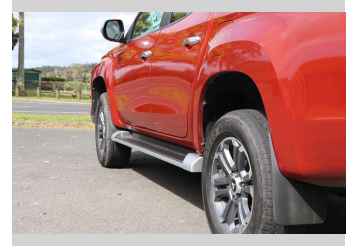

2020 Mitsubishi Triton DC VRX 4WD 6AT 2.4D

Purchase Price

\$41,990

Includes GST, Registration & Licensing

Finance may be available on this vehicle. Ask one of our friendly staff for more information.

Gain peace of mind with Mechanical Breakdown Insurance. **Ask us how.**