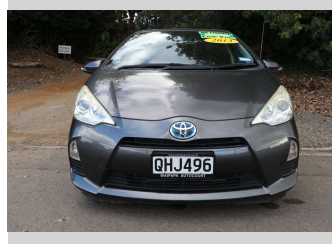

2013 Toyota Aqua

Purchase Price **\$13,990**
Includes GST, Registration & Licensing

Finance may be available on this vehicle. Ask one of our friendly staff for more information.

Gain peace of mind with Mechanical Breakdown Insurance. **Ask us how.**

Body Style
5 door, Hatchback

Odometer
53,324 km

Engine
1496 cc, Hybrid

Fuel Type
Petrol

Transmission
CVT

Wheels
-

VIN
7AT0H65YX23218928

Interior
Black

Safety

Based on 2023 UCSR rating for 12-20 models

Reg No.
QHJ496

Ext Colour
Grey

History
Ex-Overseas

Seats
5 seats

CO2 Emissions
★★★★☆
92 grams/km

Energy Economy
★★★★☆☆