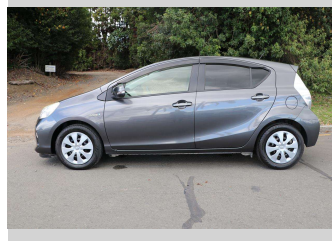

2013 Toyota Aqua

Purchase Price **\$13,990**
Includes GST, Registration & Licensing

Finance may be available on this vehicle. Ask one of our friendly staff for more information.

Gain peace of mind with Mechanical Breakdown Insurance. **Ask us how.**

Body Style
5 door, Hatchback

Odometer
53,324 km

Engine
1496 cc, Hybrid

Fuel Type
Petrol

Transmission
CVT

Wheels
-

VIN
7AT0H65YX23218928

Interior
Black