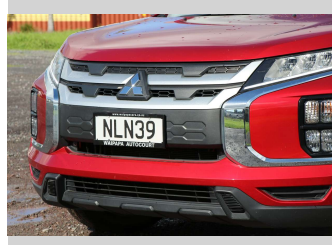

2021 Mitsubishi ASX XLS 2.0P/CVT

Purchase Price **\$24,990**
Includes GST, Registration & Licensing

Finance may be available on this vehicle. Ask one of our friendly staff for more information.

Gain peace of mind with Mechanical Breakdown Insurance. **Ask us how.**

Body Style
5 door, Station Wagon

Odometer
58,357 km

Engine
1998 cc, Electronic Fuel

Fuel Type
Petrol

Transmission
CVT

Wheels
-

VIN
JMFXTGA2WMU002119

Interior
Black