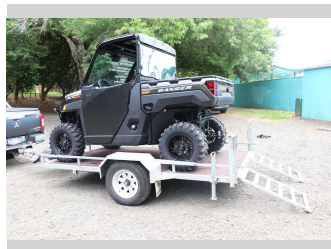

# 2024 Elite Trailers 10x6 ATV

**Purchase Price** **\$4,916**  
Includes GST, Registration & Licensing Note: A Clean Car fee/rebate does not apply to this vehicle

Finance may be available on this vehicle. Ask one of our friendly staff for more information.

Gain peace of mind with Mechanical Breakdown Insurance. **Ask us how.**

**Top features**  
None Listed

- Body Style  
**Trailer - Single Axle**
- Odometer  
-
- Engine  
-
- Fuel Type  
-
- Transmission  
-
- Wheels  
-
- VIN  
**21646**
- Interior  
-
- Safety  
-