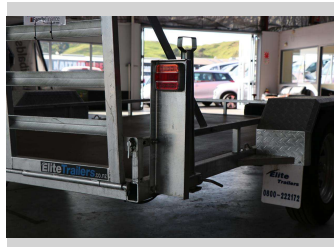

2026 Elite Trailers 10x6 ATV Single axle

Purchase Price **\$4,985**

Includes GST
Excludes on-road costs of \$190

Finance may be available on this vehicle. Ask one of our friendly staff for more information.