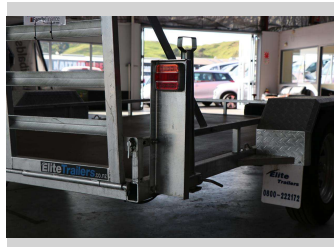

# 2026 Elite Trailers 10x6 ATV Single axle

**Purchase Price** **\$4,985**

Includes GST  
Excludes on-road costs of \$190

Finance may be available on this vehicle. Ask one of our friendly staff for more information.