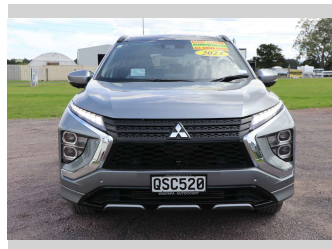

2024 Mitsubishi Eclipse Cross VRX

Purchase Price

\$34,990

Includes GST, Registration & Licensing

Finance may be available on this vehicle. Ask one of our friendly staff for more information.

Gain peace of mind with Mechanical Breakdown Insurance. **Ask us how.**

Top features

None Listed

Body Style

4 door, Station Wagon

Odometer

51,011 km

Engine

1499 cc, Electronic Fuel