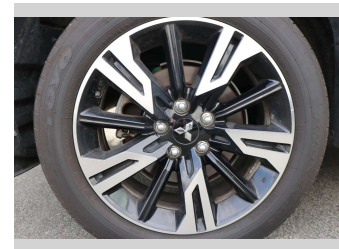

2024 Mitsubishi Eclipse Cross VRX

Purchase Price

$34,990

Includes GST, Registration & Licensing

Finance may be available on this vehicle. Ask one of our friendly staff for more information.

Gain peace of mind with Mechanical Breakdown Insurance. **Ask us how.**

Top features

None Listed

Body Style

4 door, Station Wagon

Odometer

51,011 km

Engine

1499 cc, Electronic Fuel

Fuel Type

Petrol

Transmission

CVT

Wheels

-

VIN

JMFXTGK1WRZ004072

Interior

-

Safety

Based on 2025 UCSR rating for 17-23 models

Reg No.

QSC520

Ext Colour

Grey

History

NZ New

Seats

5 seats

CO2 Emissions

★★★★☆

194 grams/km

Energy Economy

★★☆☆☆☆

**Annual fuel cost of $3,370
8.6L per 100km**

Cost per year is an estimate based on petrol price of $2.80 per litre and an average distance of 14000 km. Emissions and Energy Economy figures standardised to 3P WLTP.

Stock ID: 1506190

Waipapa Autocourt | Phone 09 407 6430 | Email info@waipapacars.co.nz
2047 State Highway 10, Waipapa, Kerikeri 0295, New Zealand
www.waipapacars.co.nz