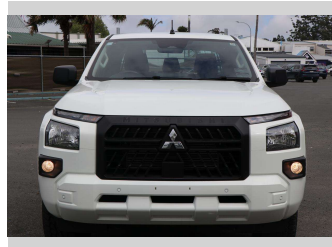

# 2026 Mitsubishi Triton DC C GLX 4WD 6AT 2.4

**Purchase Price** **\$54,990**

Includes GST  
Excludes on-road costs of \$1,650

Finance may be available on this vehicle. Ask one of our friendly staff for more information.

Gain peace of mind with Mechanical Breakdown Insurance. **Ask us how.**

**Top features**

None Listed

**Body Style**  
4 door, Ute

**Odometer**  
362 km

**Engine**  
2442 cc, Electronic Fuel

**Fuel Type**  
Diesel