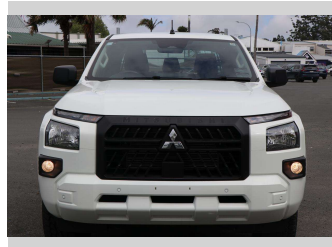

2026 Mitsubishi Triton DC C GLX 4WD 6AT 2.4

Purchase Price **\$54,990**
Includes GST, Registration & Licensing

Finance may be available on this vehicle. Ask one of our friendly staff for more information.

Gain peace of mind with Mechanical Breakdown Insurance. **Ask us how.**

Top features

None Listed

Body Style
4 door, Ute

Odometer
362 km

Engine
2442 cc, Electronic Fuel

Fuel Type
Diesel

Transmission
6-Speed Auto, 4WD