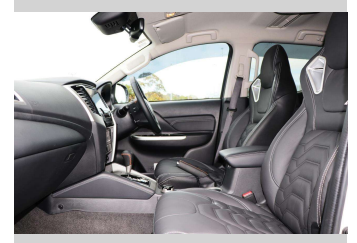

2020 Mitsubishi Triton DC GLSB 4WD 6AT 2.4D

Purchase Price **$35,990**
Includes GST, Registration & Licensing

Finance may be available on this vehicle. Ask one of our friendly staff for more information.

Gain peace of mind with Mechanical Breakdown Insurance. **Ask us how.**

Top features

None Listed

Body Style
4 door, Ute

Odometer
135,368 km

Engine
2442 cc, Electronic Fuel

Fuel Type
Diesel

Transmission
CVT

Wheels
-

VIN
MMAJLKL10LH020831

Interior
-

Safety

Based on 2023 UCSR rating for 15-21 models

Reg No.
MZM868

Ext Colour
White

History
NZ New

Seats
5 seats

CO2 Emissions
★ ★ ☆ ☆ ☆ ☆
256 grams/km

Energy Economy
★ ★ ☆ ☆ ☆ ☆
Annual fuel cost of $3,810
9.8L per 100km

Cost per year is an estimate based on diesel price of $2.00 per litre and an average distance of 14000 km. Includes Road User Charges. Emissions and Energy Economy figures standardised to 3P WLTP.

Stock ID: 1505569

Archibald Cars | Phone 09 408 1900 | Email sales@amotors.co.nz
143 Commerce Street, Kaitaia, New Zealand
www.archibaldcars.co.nz