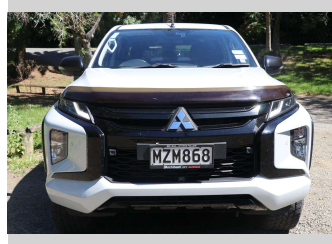

2020 Mitsubishi Triton DC GLSB 4WD 6AT 2.4D

Purchase Price **\$35,990**
Includes GST, Registration & Licensing

Finance may be available on this vehicle. Ask one of our friendly staff for more information.

Gain peace of mind with Mechanical Breakdown Insurance. **Ask us how.**

Top features

None Listed

Body Style
4 door, Ute

Odometer
135,368 km

Engine
2442 cc, Electronic Fuel

Fuel Type
Diesel

Transmission
CVT