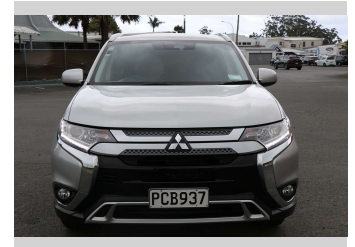

# 2022 Mitsubishi Outlander LS 2.4P/4WD/CVT

Purchase Price

**\$26,990**

Includes GST, Registration & Licensing

Finance may be available on this vehicle. Ask one of our friendly staff for more information.

## Top features

None Listed

Body Style

**5 door, SUV**

Odometer

**96,554 km**

Engine

**2360 cc, Electronic Fuel**