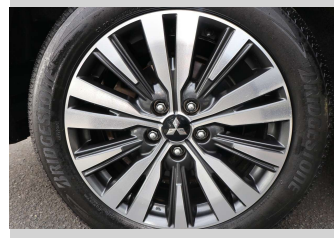

2022 Mitsubishi Outlander LS 2.4P/4WD/CVT

Purchase Price

$26,990

Includes GST, Registration & Licensing

Finance may be available on this vehicle. Ask one of our friendly staff for more information.

Gain peace of mind with Mechanical Breakdown Insurance. **Ask us how.**

Top features

None Listed

Body Style

5 door, SUV

Odometer

96,554 km

Engine

2360 cc, Electronic Fuel

Fuel Type

Petrol

Transmission

CVT

Wheels

-

VIN

JMFXTGF8WLZ031412

Interior

-

Safety

Based on 2025 UCSR rating for 12-21 models

Reg No.

PCB937

Ext Colour

Silver

History

NZ New

Seats

7 seats

CO2 Emissions

★★★★☆

186 grams/km

Energy Economy

★★☆☆☆☆

**Annual fuel cost of $3,140
8L per 100km**

Cost per year is an estimate based on petrol price of $2.80 per litre and an average distance of 14000 km. Emissions and Energy Economy figures standardised to 3P WLTP.

Stock ID: 1506196

Archibald Cars | Phone 09 408 1900 | Email sales@amotors.co.nz
143 Commerce Street, Kaitaia, New Zealand
www.archibaldcars.co.nz