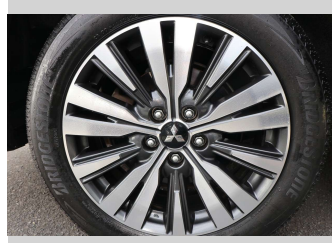

2022 Mitsubishi Outlander LS 2.4P/4WD/CVT

Purchase Price

$26,990

Includes GST, Registration & Licensing

Finance may be available on this vehicle. Ask one of our friendly staff for more information.

Gain peace of mind with Mechanical Breakdown Insurance. **Ask us how.**

Top features

None Listed

Body Style

5 door, SUV

Odometer

96,554 km

Engine

2360 cc, Electronic Fuel

Fuel Type

Petrol

Transmission

CVT

Wheels

-

VIN

JMFXTGF8WLZ031412

Interior

-

Safety

Based on 2025 UCSR rating for 12-21 models

Reg No.

PCB937

Ext Colour

Silver

History

NZ New

Seats

7 seats

CO2 Emissions

★★★★☆

186 grams/km

Energy Economy

★★☆☆☆☆

**Annual fuel cost of $3,140
8L per 100km**

Cost per year is an estimate based on petrol price of $2.80 per litre and an average distance of 14000 km. Emissions and Energy Economy figures standardised to 3P WLTP.

Stock ID: 1506196

Archibald Cars | Phone 09 408 1900 | Email sales@amotors.co.nz
143 Commerce Street, Kaitaia, New Zealand
www.archibaldcars.co.nz