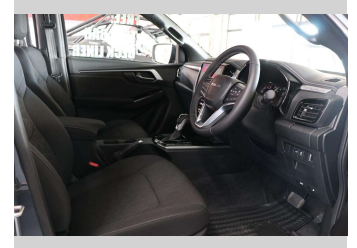

2026 Isuzu D-Max LS DOUBLE CAB 4WD F/

Purchase Price **$61,990**

Includes GST
Excludes on-road costs of $1,650

Finance may be available on this vehicle. Ask one of our friendly staff for more information.

Gain peace of mind with Mechanical Breakdown Insurance. **Ask us how.**

Top features

- » 3500KG Towing Braked
- » 4X4

Body Style
4 door, Ute

Odometer
-

Engine
2999 cc, Electronic Fuel

Fuel Type
Diesel

Transmission
CVT

Wheels
-

VIN
MPATFS40JST009370

Interior
-

Safety

Based on 2022 ANCAP rating for 22+ models

Reg No.
-

Ext Colour
Kinabalu Grey

History
-

Seats
5 seats

CO2 Emissions
★★★★☆☆
216 grams/km

Energy Economy
★★★★☆☆
Annual fuel cost of $3,360
8.2L per 100km

Cost per year is an estimate based on diesel price of $2.00 per litre and an average distance of 14000 km. Includes Road User Charges (RUC). Emissions and Energy Economy figures standardised to 3P WLTP.

Stock ID: 350409

Archibald Cars | Phone 09 408 1900 | Email sales@amotors.co.nz
143 Commerce Street, Kaitaia, New Zealand
www.archibaldcars.co.nz