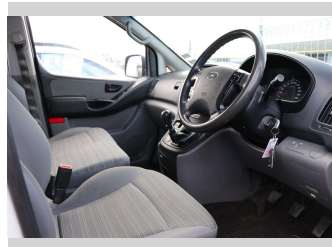

2019 Hyundai Iload 2.5 CRDI Manual

Purchase Price

$28,990

Includes GST, Registration & Licensing

Finance may be available on this vehicle. Ask one of our friendly staff for more information.

Gain peace of mind with Mechanical Breakdown Insurance. **Ask us how.**

Top features

None Listed

Body Style

5 door, Light Van

Odometer

108,629 km

Engine

2497 cc, Electronic Fuel

Fuel Type

Diesel

Transmission

Manual

Wheels

Factory Alloys

VIN

KMFWBX7KLLU090386

Interior

-

Safety

Based on 2024 UCSR rating for 08-21 models

Reg No.

MFR568

Ext Colour

White

History

NZ New

Seats

6 seats

CO2 Emissions

★★★★☆☆

229 grams/km

Energy Economy

★★★★☆☆

**Annual fuel cost of $3,500
8.7L per 100km**

Cost per year is an estimate based on diesel price of $2.00 per litre and an average distance of 14000 km. Includes Road User Charges (RUC). Emissions and Energy Economy figures standardised to 3P WLTP.

Stock ID: 1505937

Waipapa Autocourt | Phone 09 407 6430 | Email info@waipapacars.co.nz
2047 State Highway 10, Waipapa, Kerikeri 0295, New Zealand
www.waipapacars.co.nz