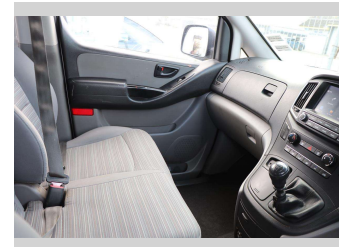

2019 Hyundai Iload 2.5 CRDI Manual

Purchase Price

$28,990

Includes GST, Registration & Licensing

Finance may be available on this vehicle. Ask one of our friendly staff for more information.

Gain peace of mind with Mechanical Breakdown Insurance. **Ask us how.**

Top features

None Listed

Body Style

5 door, Light Van

Odometer

108,629 km

Engine

2497 cc, Electronic Fuel

Fuel Type

Diesel

Transmission

Manual

Wheels

Factory Alloys

VIN

KMFWBX7KLLU090386

Interior

-

Safety

Based on 2024 UCSR rating for 08-21 models

Reg No.

MFR568

Ext Colour

White

History

NZ New

Seats

6 seats

CO2 Emissions

★★★★☆☆

229 grams/km

Energy Economy

★★★★☆☆

**Annual fuel cost of $3,500
8.7L per 100km**

Cost per year is an estimate based on diesel price of $2.00 per litre and an average distance of 14000 km. Includes Road User Charges (RUC). Emissions and Energy Economy figures standardised to 3P WLTP.

Stock ID: 1505937

Waipapa Autocourt | Phone 09 407 6430 | Email info@waipapacars.co.nz
2047 State Highway 10, Waipapa, Kerikeri 0295, New Zealand
www.waipapacars.co.nz