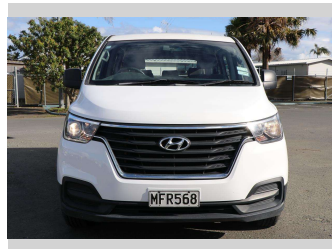

2019 Hyundai Iload 2.5 CRDI Manual

Purchase Price

\$28,990

Includes GST, Registration & Licensing

Finance may be available on this vehicle. Ask one of our friendly staff for more information.

Gain peace of mind with Mechanical Breakdown Insurance. **Ask us how.**

Top features

None Listed

Body Style

5 door, Light Van

Odometer

108,629 km

Engine

2497 cc, Electronic Fuel