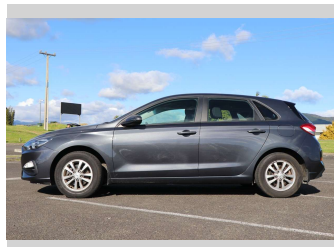

2023 Hyundai I30 PDE 1.5 HATCH 1.5P

Purchase Price

\$17,990

Includes GST, Registration & Licensing

Finance may be available on this vehicle. Ask one of our friendly staff for more information.

Gain peace of mind with Mechanical Breakdown Insurance. **Ask us how.**

Top features

None Listed

Body Style

5 door, Hatchback

Odometer

105,529 km

Engine

1498 cc, Electronic Fuel