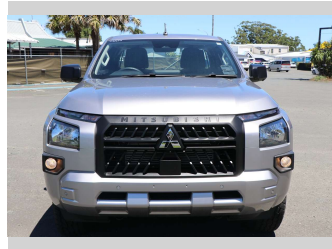

# 2026 Mitsubishi Triton CC GLX 4WD 6AT 2.4DT

**Purchase Price** **\$48,740**

Includes GST  
Excludes on-road costs of \$1,650

Finance may be available on this vehicle. Ask one of our friendly staff for more information.

Gain peace of mind with Mechanical Breakdown Insurance. **Ask us how.**

**Top features**

None Listed

Body Style  
**4 door, Ute**

Odometer  
**10 km**

Engine  
**2442 cc, Electronic Fuel**

Fuel Type  
**Diesel**