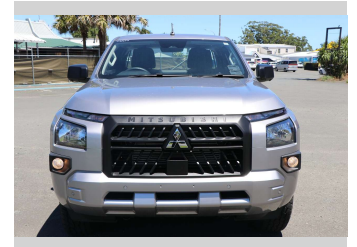

# 2026 Mitsubishi Triton CC GLX 4WD 6AT 2.4DT

Purchase Price **\$47,990**  
Includes GST, Registration & Licensing

Finance may be available on this vehicle. Ask one of our friendly staff for more information.

Gain peace of mind with Mechanical Breakdown Insurance. **Ask us how.**

**Top features**

None Listed

Body Style  
**4 door, Ute**

Odometer  
**10 km**

Engine  
**2442 cc, Electronic Fuel**

Fuel Type  
**Diesel**

Transmission  
**CVT**

Wheels  
-

VIN  
**MMACLLC20SH012965**

Interior  
**Black**

Safety

Based on 2024 ANCAP rating for 23+ models

Reg No.  
-

Ext Colour  
**Blade Silver**