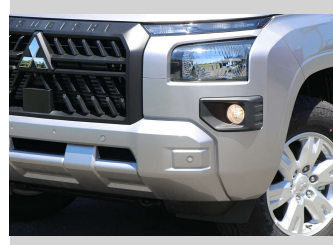

# 2026 Mitsubishi Triton CC GLX 4WD 6AT 2.4DT

Purchase Price **\$47,990**  
Includes GST, Registration & Licensing

Finance may be available on this vehicle. Ask one of our friendly staff for more information.