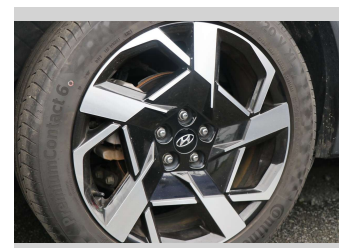

2022 Hyundai Santa Fe TM ELITE 2.5P/4WD

Purchase Price **\$39,990**
Includes GST, Registration & Licensing

Finance may be available on this vehicle. Ask one of our friendly staff for more information.

Gain peace of mind with Mechanical Breakdown Insurance. **Ask us how.**

Top features
None Listed

Body Style
5 door, Station Wagon

Odometer
80,961 km

Engine
2497 cc, Electronic Fuel

Fuel Type
Petrol

Transmission
CVT

Wheels
-

VIN
KMHS381KSNU416444