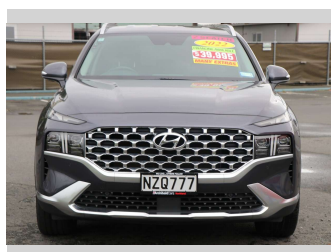

2022 Hyundai Santa Fe TM ELITE 2.5P/4WD

Purchase Price **\$39,990**
Includes GST, Registration & Licensing

Finance may be available on this vehicle. Ask one of our friendly staff for more information.

Gain peace of mind with Mechanical Breakdown Insurance. **Ask us how.**

Top features
None Listed

Body Style
5 door, Station Wagon

Odometer
80,961 km

Engine
2497 cc, Electronic Fuel

Fuel Type
Petrol

Transmission
CVT

Wheels
-

VIN
KMHS381KSNU416444